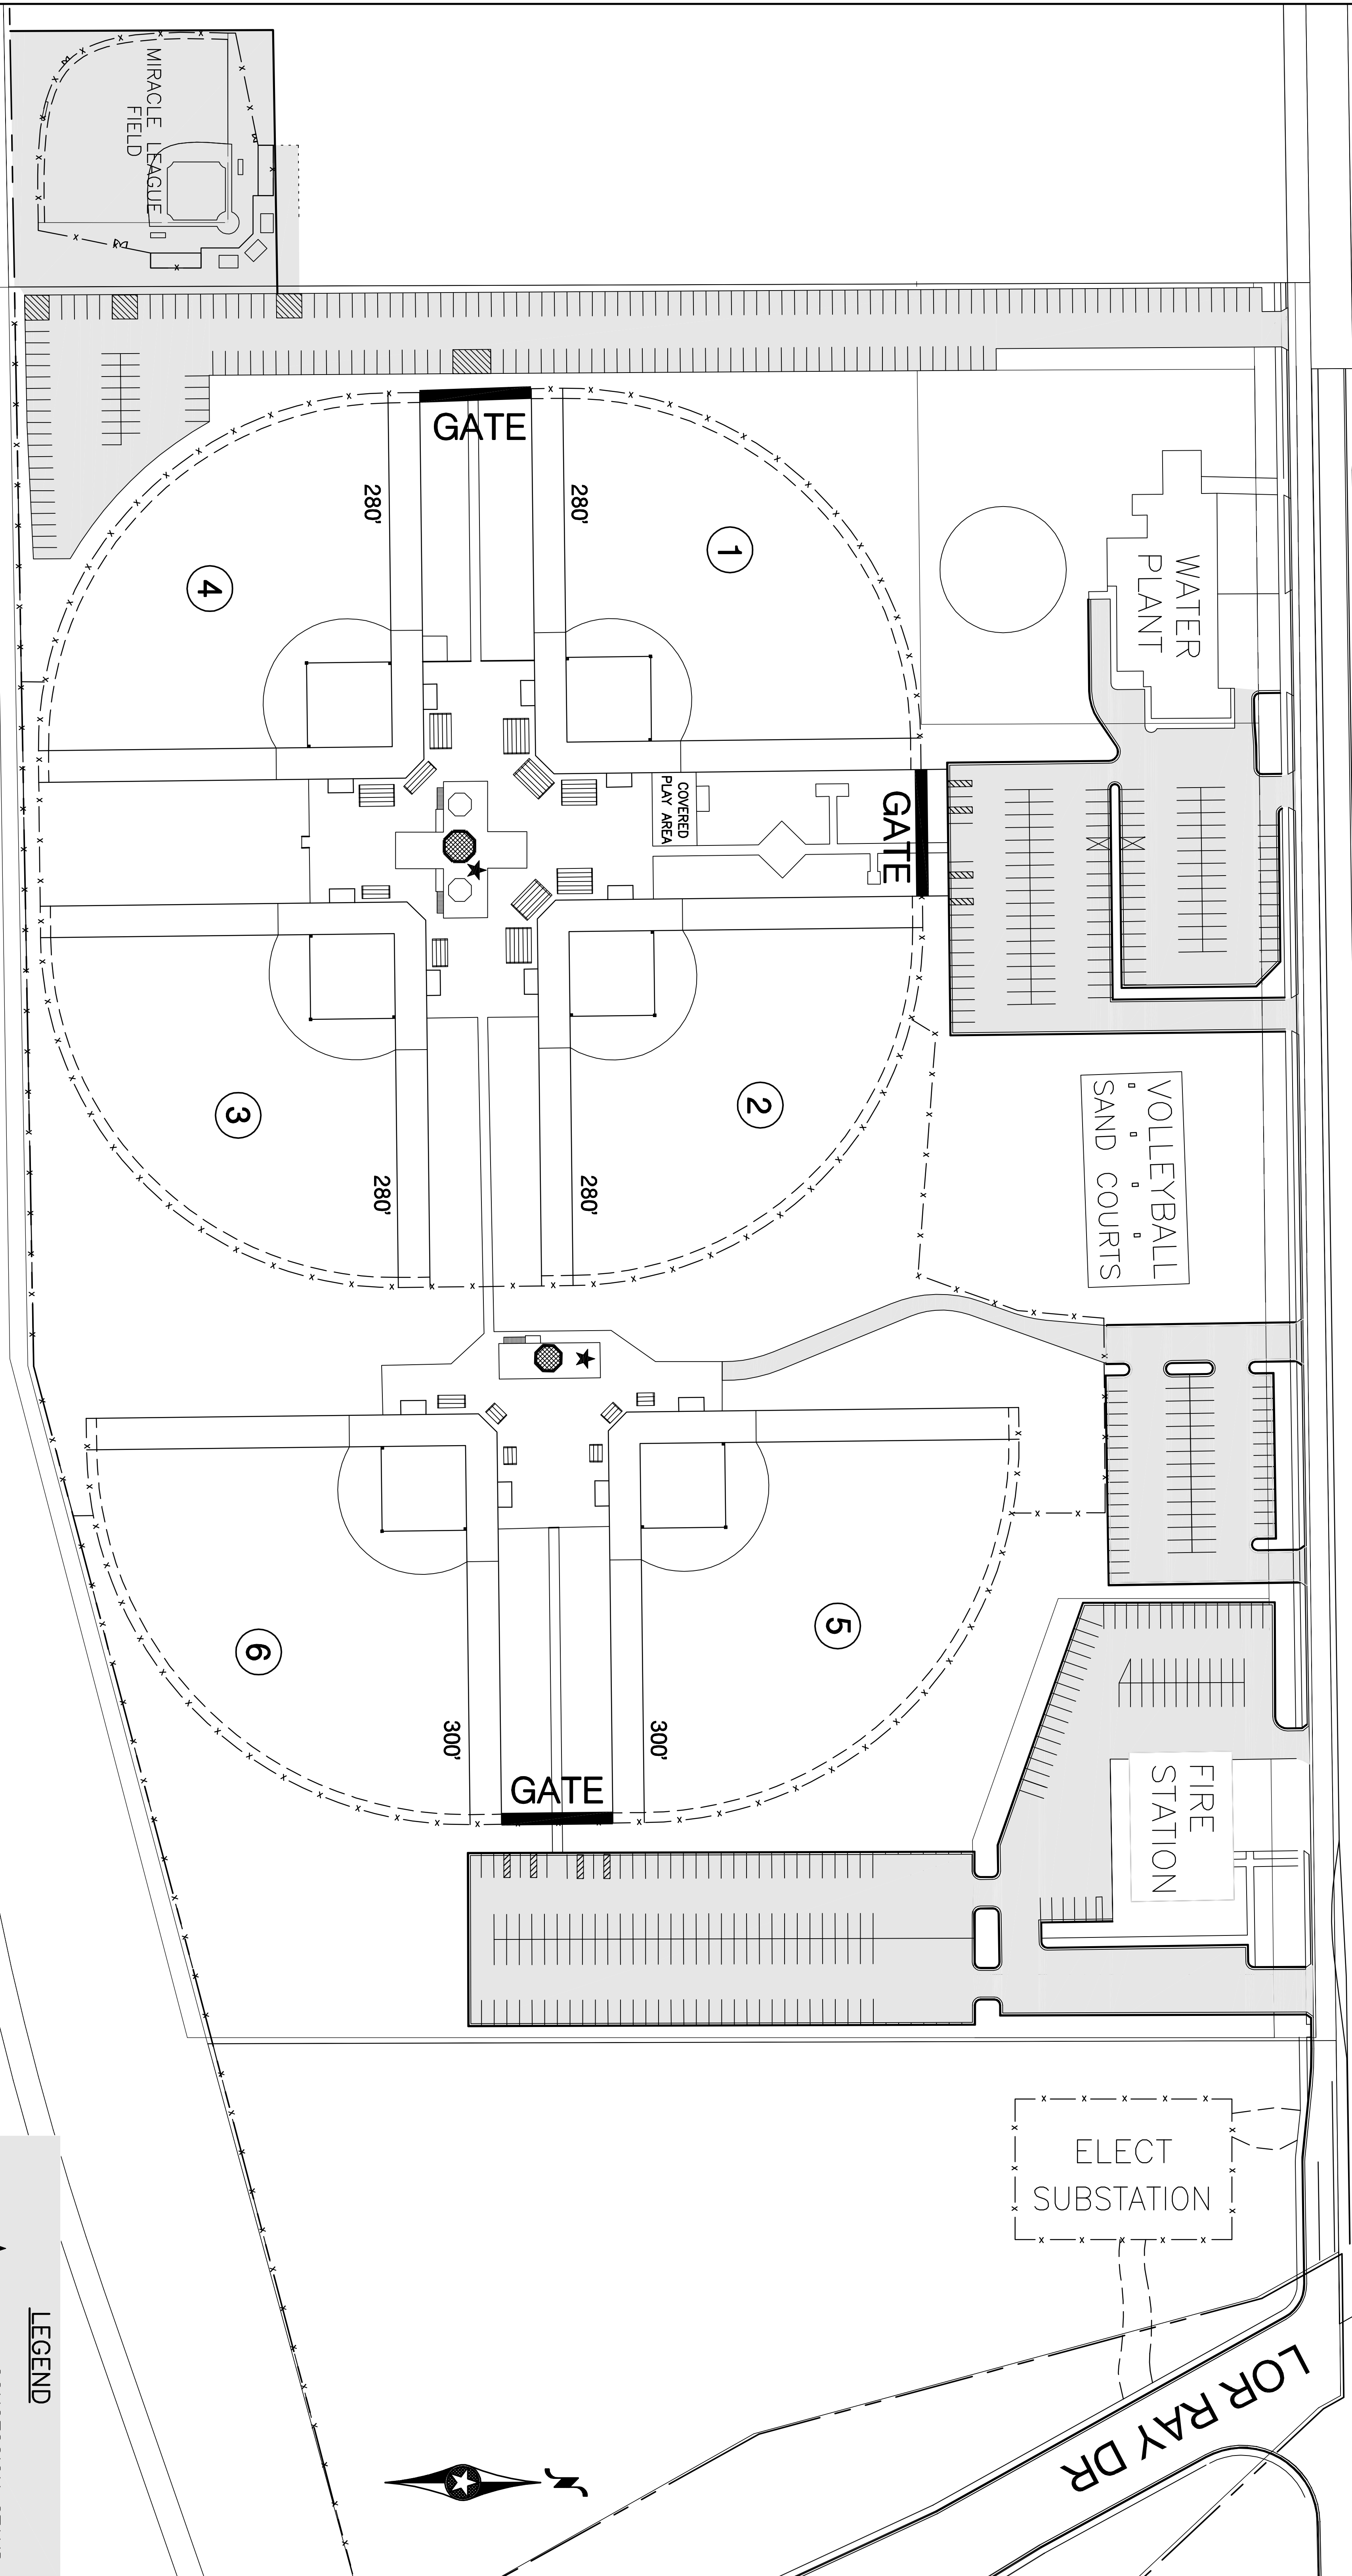

DAKOTA
MEADOWS
MIDDLE
SCHOOL

HOWARD DR

T.H. 14

LEGEND

- ★ CONCESSION STAND
- PRESS BOX
- GATE** ENTRANCE GATES

BOLTON & MENK, INC.
Consulting Engineers & Surveyors
MANKATO, MN FARMINGTON, MN SLEEPY EYE, MN WILLMAR, MN
BURNSVILLE, MN CHASKA, MN AINES, IA

CITY OF NORTH MANKATO, MINNESOTA
CASWELL PARK
LOCATION MAP

HL:\MANA\1232714\Caswell\Caswell Park Layout Map.dwg 5/13/09 8:58 am